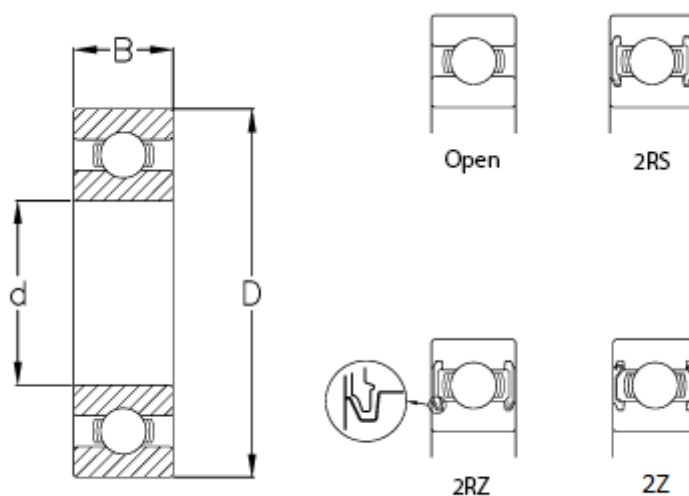

Data Sheet

Article number: 57960103001306

Description: CeramicSpeed hybrid bearing Insulate sealed
6006-2RZ/CSB.C3

Measures

B	= 13
Ball grade	= 3
C (KN)	= 13.8
C0	= 8.3
d	= 30
D	= 55
Max rpm.	= 19000
Type	= 6006